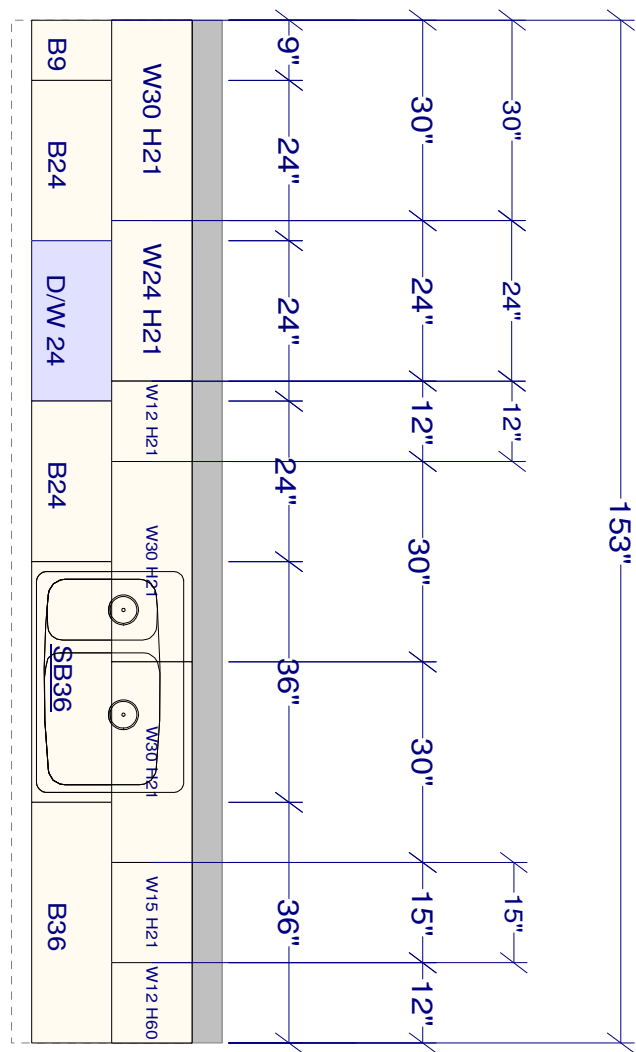

OVERALL HEIGHT 130

All dimensions & size designations given are subject to verification on job site and adjustment to fit job conditions.

This is an original design and must not be released or copied unless applicable fee has been paid or job order placed.